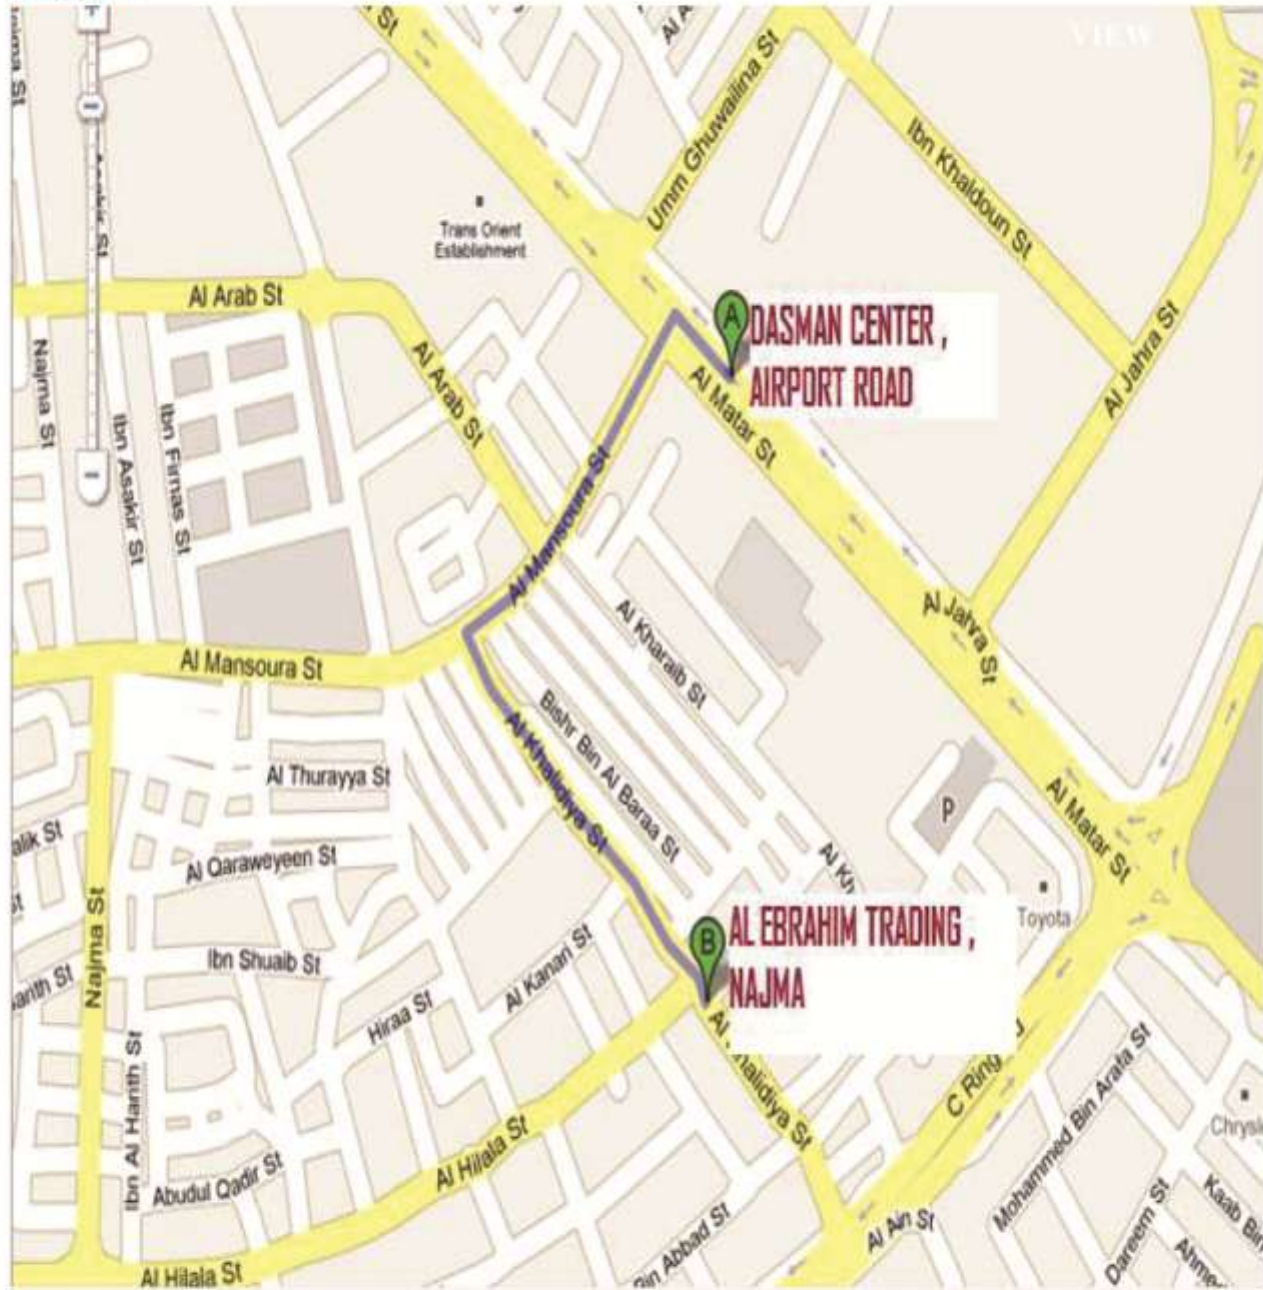

### LOCATION:-

### DIRECTIONS FROM DASMAN CENTER AIRPORT ROAD–NAJMA TO AL EBRAHIM TRADING (1KM)

1. HEAD NORTH WEST ON AL MATAR STREET
2. TAKE THE 1ST LEFT ONTO AL MANSOURA STREET
3. TURN LEFT AT AL KHALIDIYA STREET
4. NEAR KUWAITI BUILDING YOU WILL REACH AL EBRAHIM TRADING